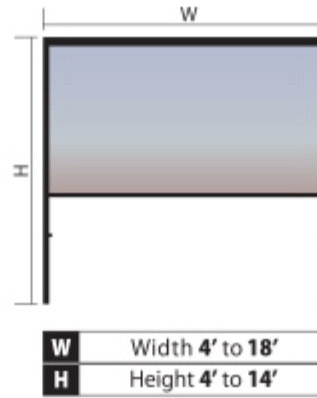

ACCESSORIES

ZIP SCREENS

- Provides additional sun and rain protection, bug deterrence, and privacy.
- Utilizes Recasens® fabric; a partner proudly chosen by Aluminum Pergola for their expertise in manufacturing PVC coated polyester screens
- Available in an openness factor of 10%; a tighter weave of fabric that greatly reduces passing light yet maintains privacy and visibility.

Sun protection

Rain protection

Wind protection

Snow protection

Insect protection

RECASENS

BCN 1886

SPAIN

Openness factor **10%**

Operation:
Manual or Motorized