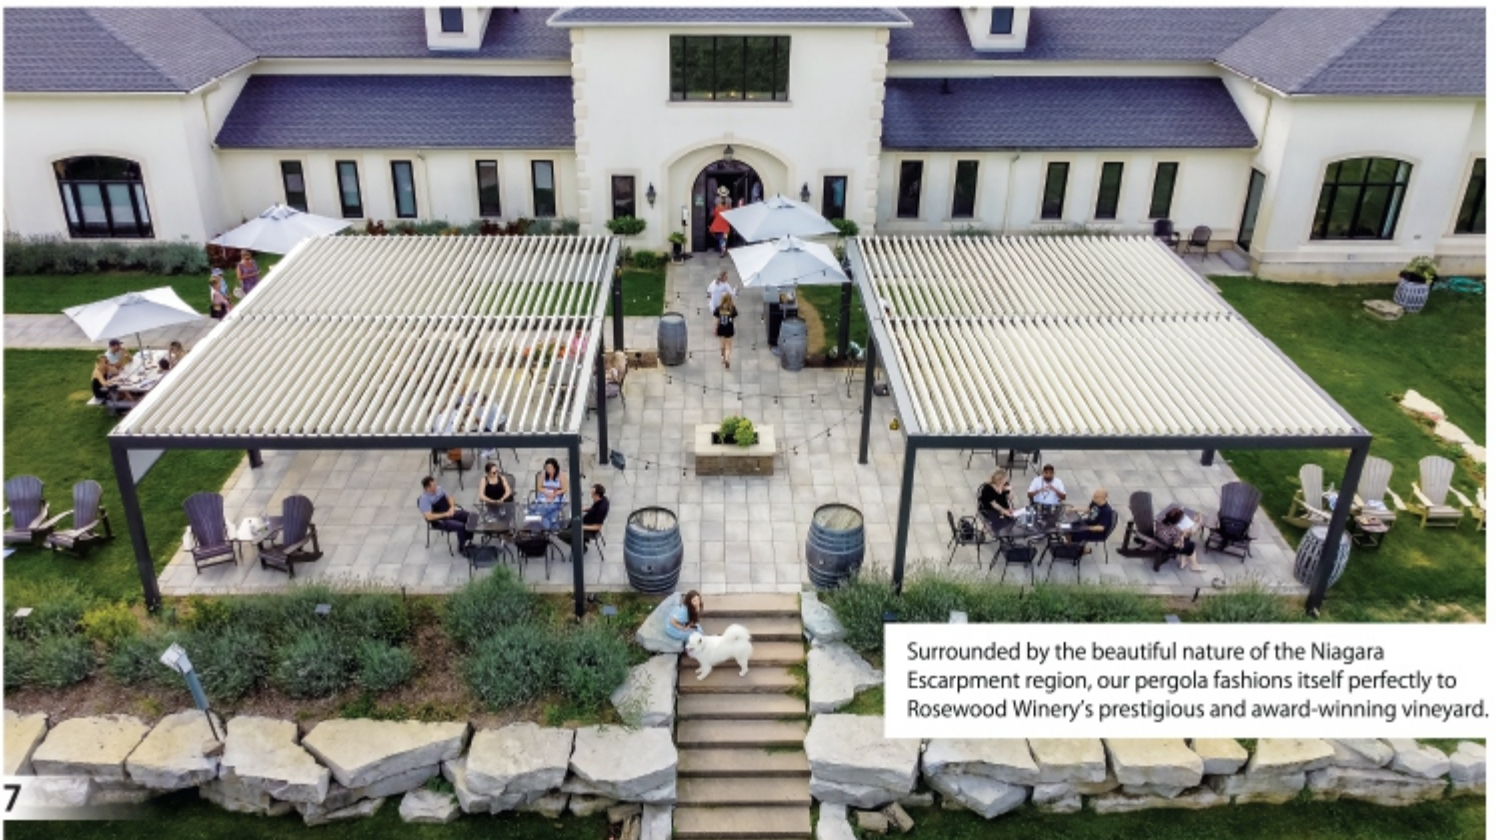

SIZE: 12' x 16'

5

A free-standing 12'x16' motorized aluminum pergola with zip screens in white provides ideal climatic comfort right by the pool with shade control at anytime of day. Aluminum Pergola stresses minimal aesthetic impact and sensible integration into its surroundings.

SIZE: 20' x 30'

Surrounded by the beautiful nature of the Niagara Escarpment region, our pergola fashions itself perfectly to Rosewood Winery's prestigious and award-winning vineyard.

SIZE: 20' x 30'

With motorized louvers and manually operated zip screens in grey fabric, this 20'x30' structure allows visitors to comfortably sit outside to taste incredible wines while indulging in scenic views of the estate.