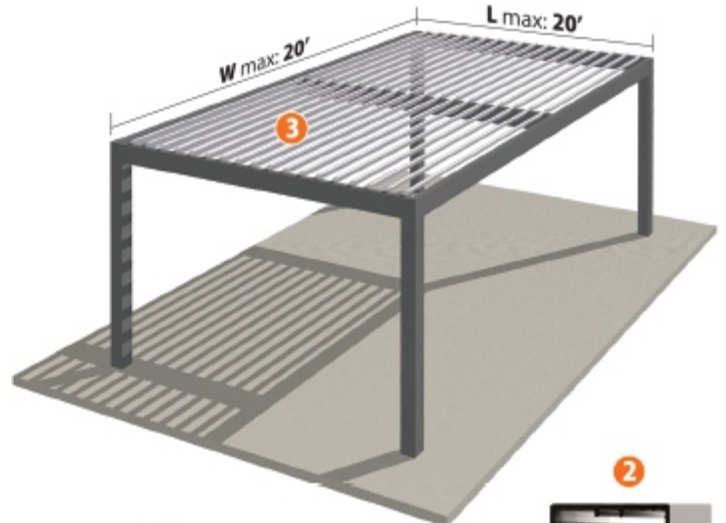

SIZE: 18' x 18'

An 18'x18' two section pergola covers a portion of a large rooftop terrace used for all kinds of social occasions. The pergola provides a welcoming space with its warm white perimeter LED lighting, and privacy with its added zip screens.

SIZE: 20' x 20'

Our structure can span up to 20'x20' on four standalone posts when split into two louvered sections. LED lighting lengthens pergola use after sunset and 4 zip screens act as an insect deterrent while enclosing the structure for additional privacy.

SIZE: 8' x 16'

An 8'x16' pergola extends from an existing cabana to give an additional and comfortable pool-side seating area. An added zip screen provides shade from westward sun exposure.

TECHNICAL SPECIFICATIONS

ONE SECTION

MULTIPLE SECTIONS

2 Beam Profile

1 Post Profile

1

2

3 Louvers

Gutter with build-in LED