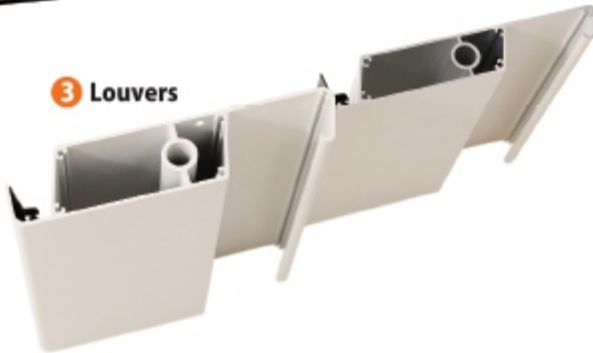

ONE SECTION

MULTIPLE SECTIONS

2 Beam Profile

1 Post Profile

1

2

3 Louvers

Gutter with build-in LED

COLOURS

UMBRA GREY
RAL 7022
Post, Beam,
Corners, Base, Gutter

PURE WHITE
RAL 9010
Louvers

MANUAL OPERATION

Quick and easy to use gear box operation controlled by a handle crank.

- Included in standard package
- Warranty: 5 years