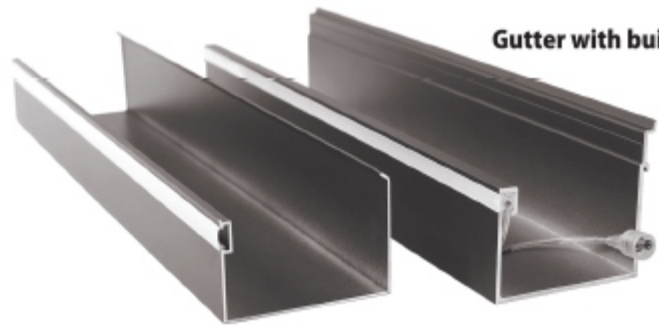

ONE SECTION

MULTIPLE SECTIONS

2 Beam Profile

1 Post Profile

1

2

3 Louvers

Gutter with build-in LED

COLOURS

UMBRA GREY
RAL 7022
Post, Beam,
Corners, Base, Gutter

PURE WHITE
RAL 9010
Louvers

MANUAL OPERATION

Quick and easy to use gear box operation controlled by a handle crank.

- Included in standard package
- Warranty: 5 years