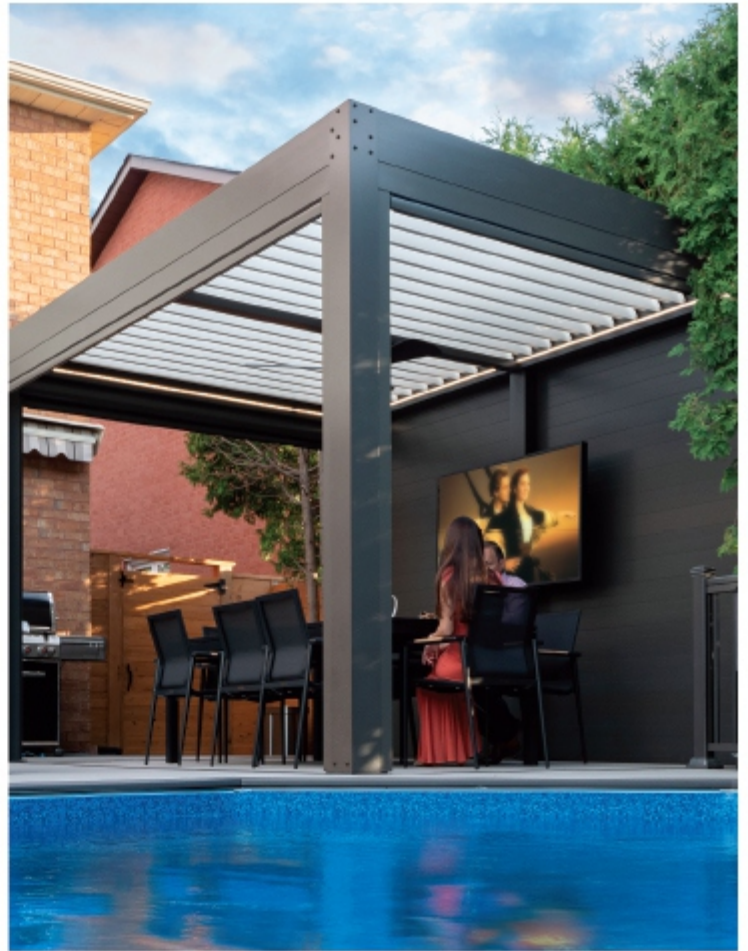

SIZE: 12' x 16'

A 12' x 16' pergola features a manually operated louvered roof with manually operated zip screens in bronze. An aluminum slatted wall in umbra grey is combined with wood grain powder-coated panels; creating a combination of nature's surfaces with modern clean lines. Our aluminum walls provide added privacy with the ability to hang up accessories and furnishings.

SIZE: 17' x 30'

This 30'x17' pergola houses a massive living area that features an outdoor kitchen, dining area, and fireplace. Warm white LED lighting illuminates the space for after-hours entertainment and open-air comfort.

SIZE: 12' x 16'

5

A free-standing 12'x16' motorized aluminum pergola with zip screens in white provides ideal climatic comfort right by the pool with shade control at anytime of day. Aluminum Pergola stresses minimal aesthetic impact and sensible integration into its surroundings.

SIZE: 12' x 14'

A 12'x14' pergola creates a new comfortable outdoor dining area with LED lights in neutral white, three motorized retractable zip screens, and an aluminum wall that allows for TV integration.