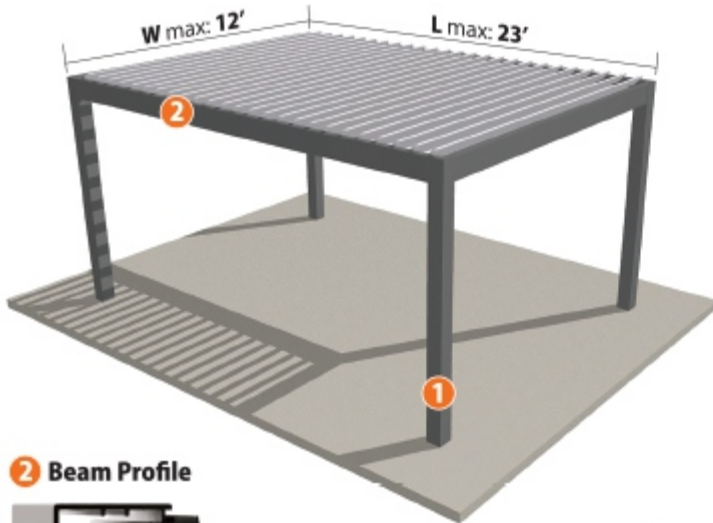

SIZE: 20' x 20'

Our structure can span up to 20'x20' on four standalone posts when split into two louvered sections. LED lighting lengthens pergola use after sunset and 4 zip screens act as an insect deterrent while enclosing the structure for additional privacy.

SIZE: 8' x 16'

An 8'x16' pergola extends from an existing cabana to give an additional and comfortable pool-side seating area. An added zip screen provides shade from westward sun exposure.

TECHNICAL SPECIFICATIONS

ONE SECTION

MULTIPLE SECTIONS

2 Beam Profile

1 Post Profile

1

2

3 Louvers

Gutter with build-in LED